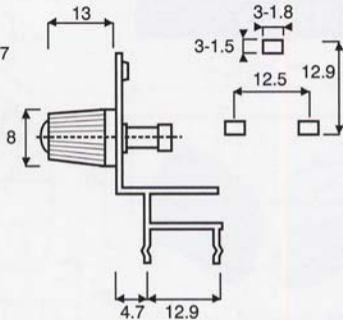

T5943

MATERIALS:
TERMINAL: BRASS / Sn PLATED
KNOB: ABS