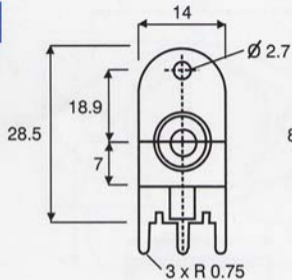

T5943

MATERIALS:
TERMINAL: BRASS / Sn PLATED
KNOB: ABS