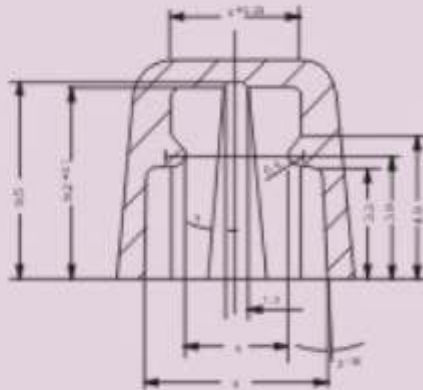

DRAWING No
45004

DO NOT SCALE

DIMENSIONS IN MILLIMETRES
FIRST ANGLE PROJECTION

CAD SYSTEM: AutoCAD 2005

CAD FILE NAME: //smbserver/drawings/45004

45004 Description

- Material: ABS

ISS	ECN	SIGN	DATE	ISS	ECN	SIGN	DATE

STANDARD TOLERANCES
NO PLACE DEC. ±0.5
1 PLACE DEC. ±0.2
2 PLACE DEC. ±0.1
ANGULAR ±0.5°
UNLESS STATED OTHERWISE
SCALE: NTS

MATERIAL

FINISH

DRAWN	DATE	SIGN	DATE
RM	11/12/06		

TITLE Slide Knobs

DRAWING No
45004