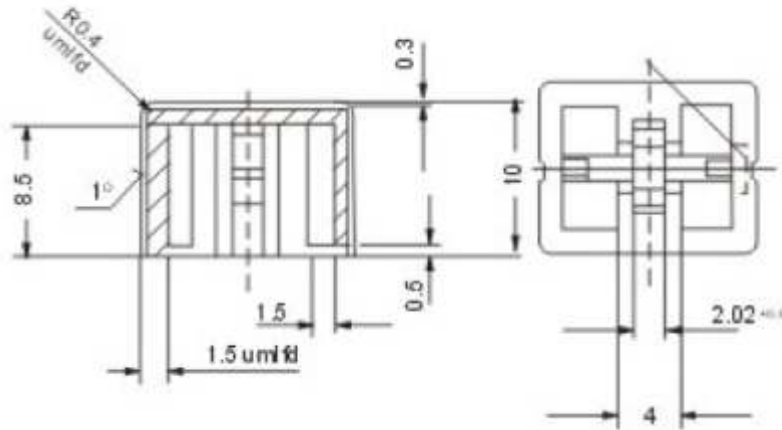

## 45001 Description

- Material: ABS
- Paint fill indicator line
- Color: Black, Green, Red, Chromed plated

ISS	ECN	SIGN	DATE	ISS	ECN	SIGN	DATE

NOTICE  
ALL RIGHTS RESERVED.  
UNAUTHORISED USE,  
DISCLOSURE OR  
REPRODUCTION IN  
WHOLE OR IN PART IS  
STRICTLY PROHIBITED.