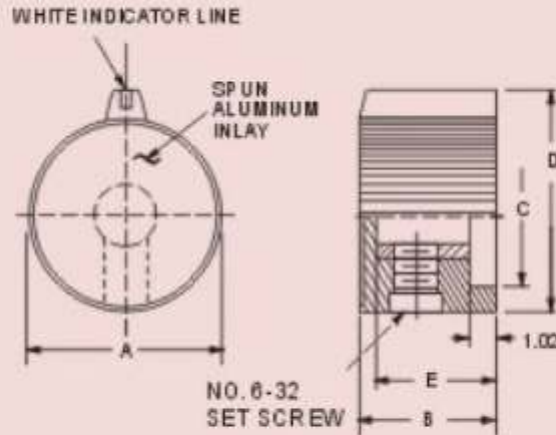

Description

- Material: Phenolic
- Straight knurl with aluminum spun plate
- With indicator line
- With No. 6-32 set screw

PART NO.	A	B	C	D	E
43025-1	12.7	13.2	9.0	14.7	10.9
43025-2	15.9	13.4	11.8	19.0	11.0
43025-3	19.5	14.2	13.8	23.2	11.4

STANDARD TOLERANCES
NO PLACE DEC. ±0.5
1 PLACE DEC. ±0.2
2 PLACE DEC. ±0.1
ANGULAR ±0.5°
UNLESS STATED OTHERWISE
SCALE: NTS

MATERIAL

FINISH

DRAWN	DATE	SIGN	DATE
RM	11/12/06		

TITLE **Pointer Knobs**

DRAWING No
43025