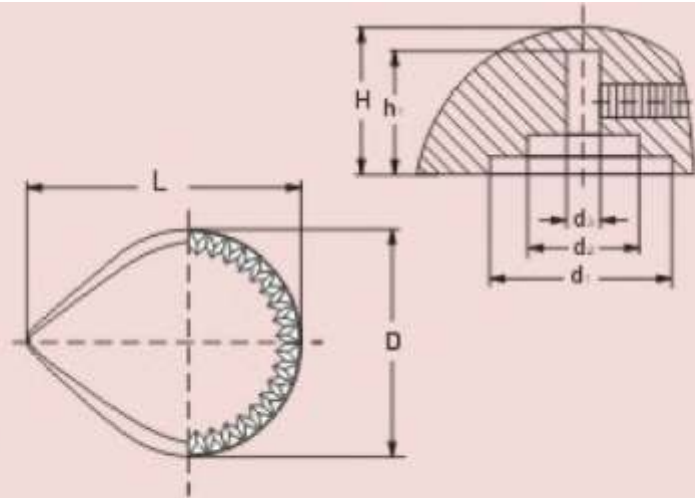

Description

- Material: Phenolic
- Epoxy paint filled indicator
- Brass insert with set screw

PART NO.	D	d ₁	d ₂	d ₃	L	H	h ₁
43022	18	14.79	8.93	3.2	22.17	11.4	9.52

ISS	ECN	SIGN	DATE	ISS	ECN	SIGN	DATE

NOTICE
ALL RIGHTS RESERVED.
UNAUTHORISED USE,
DISCLOSURE OR
REPRODUCTION IN
WHOLE OR IN PART IS
STRICTLY PROHIBITED.

MATERIAL

FINISH

DRAWN	DATE	SIGN	DATE
RM	11/12/06		

TITLE **Pointer Knobs**

DRAWING No
43022

A4