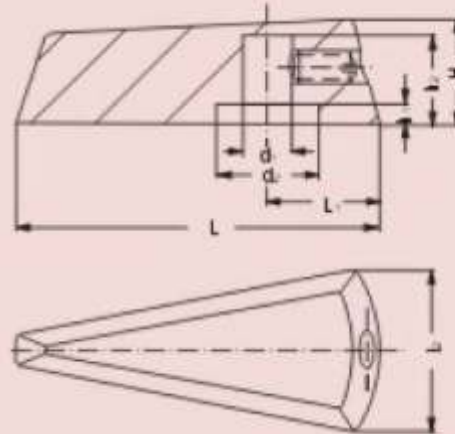

DRAWING No
43020

DO NOT SCALE

DIMENSIONS IN MILLIMETRES
FIRST ANGLE PROJECTION

CAD SYSTEM: AutoCAD 2005

CAD FILE NAME: //smbserver/drawings/43020

Description

- Material: Black Phenolic
- With set screw

PART NO.	L	d ₁	d ₂	H	h ₁	h ₂	l ₁	l ₂
43020	45	6	13	13	2.5	11	14	20

STANDARD TOLERANCES
NO PLACE DEC. ±0.5
1 PLACE DEC. ±0.2
2 PLACE DEC. ±0.1
ANGULAR ±0.5°
UNLESS STATED OTHERWISE
SCALE: NTS

MATERIAL

FINISH

DRAWN	DATE	SIGN	DATE
RM	11/12/06		

TITLE **Pointer Knobs**

DRAWING No
43020