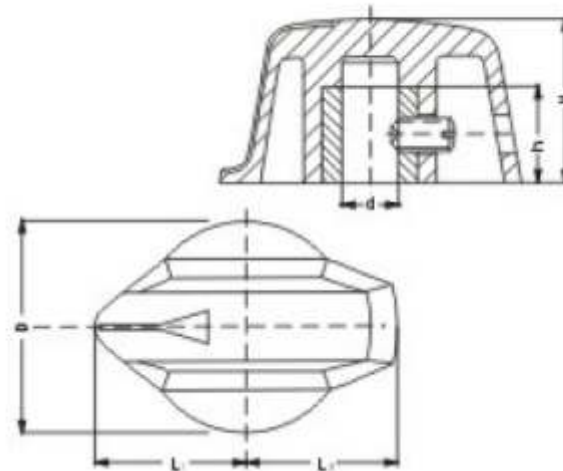

### Description

- Material: Phenolic
- Epoxy paint filled indicator
- Brass insert with set screw

PART NO.	D	d <sub>1</sub>	H	h	l <sub>1</sub>	l <sub>2</sub>
<b>43013</b>	22	6	17	9	16	16

ISS	ECN	SIGN	DATE	ISS	ECN	SIGN	DATE

STANDARD TOLERANCES  
NO PLACE DEC. ±0.5  
1 PLACE DEC. ±0.2  
2 PLACE DEC. ±0.1  
ANGULAR ±0.5°  
UNLESS STATED OTHERWISE  
SCALE: NTS

MATERIAL

FINISH

DRAWN	DATE	SIGN	DATE
RM	11/12/06		

TITLE **Pointer Knobs**