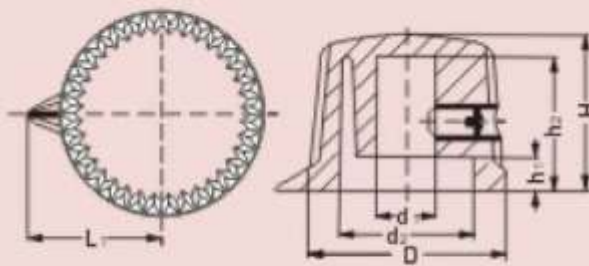

### Description

- Material: Black phenolic
- With paint filled indicator line on triangular point
- With lateral screw fixing

PARTNO.	D	d <sub>1</sub>	d <sub>2</sub>	H	h <sub>1</sub>	h <sub>2</sub>	l <sub>1</sub>
<b>43002-1</b>	20	4	13.6	15.5	3.5	13.5	13.5
<b>43002-2</b>	20	6	13.6	15.5	3.5	13.5	13.5

STANDARD TOLERANCES  
NO PLACE DEC. ±0.5  
1 PLACE DEC. ±0.2  
2 PLACE DEC. ±0.1  
ANGULAR ±0.5°  
UNLESS STATED OTHERWISE  
SCALE: NTS

MATERIAL

FINISH

DRAWN	DATE	SIGN	DATE
RM	11/12/06		

TITLE **Pointer Knobs**