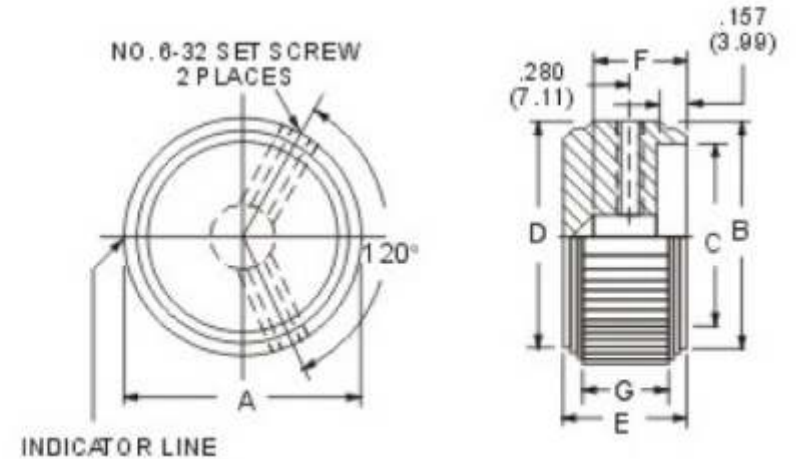

### Description

- Material: Aluminum
- Straight knurl with indicator on skirt

PART NO.	COLOR	A	B	C	D	E	F	G
42034-1	NATURAL	19.1	17.7	15.0	17.7	15.9	13.0	11.6
42034-2	BLACK	19.1	17.7	15.0	17.7	15.9	13.0	11.6
42034-3	NATURAL	24.1	22.7	17.7	22.7	15.9	13.0	11.6
42034-4	BLACK	24.1	22.7	17.7	22.7	15.9	13.0	11.7
42034-5	NTL-BLK.	19.1	17.7	11.5	17.7	15.9	13.0	11.6
42034-6	BLK-NTL.	19.1	17.7	11.5	17.7	15.9	13.0	11.6
42034-7	NTL-BLK.	24.1	22.7	17.7	22.7	15.9	13.0	11.6
42034-8	BLK-NTL.	24.1	22.7	17.7	22.7	15.9	13.0	11.7

STANDARD TOLERANCES  
NO PLACE DEC. ±0.5  
1 PLACE DEC. ±0.2  
2 PLACE DEC. ±0.1  
ANGULAR ±0.5°  
UNLESS STATED OTHERWISE  
SCALE: NTS

MATERIAL	
FINISH	

DRAWN	DATE	SIGN	DATE
RM	13/12/06		
TITLE MACHINED KNOBS			
DRAWING No 42034			A4