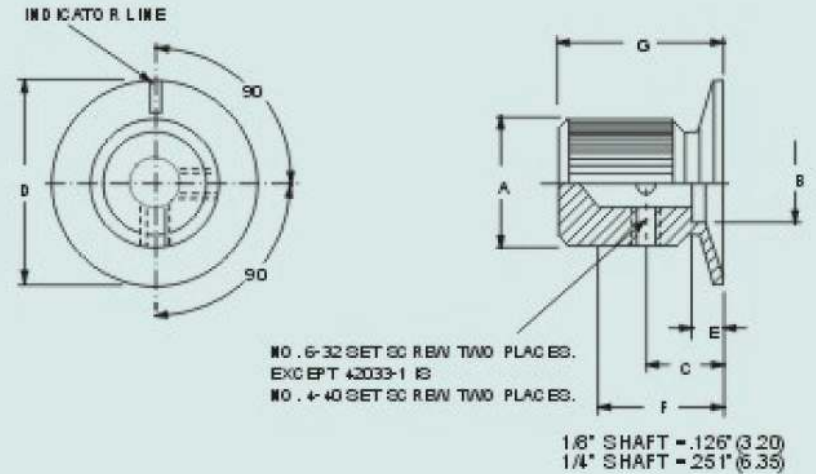

Description

- Material: Aluminum, matte finish
- Straight knurl with indicator on skirt

PART NO.	COLOR	A	B	C	D	E	F	G
42033-1	BLACK MATTE	9.7	7.1	6.5	12.7	2.54	11.9	15.0
42033-2	BLACK MATTE	12.7	9.7	6.4	16.0	4.09	12.0	16.0
42033-3	BLACK MATTE	15.7	9.7	9.7	25.4	4.09	16.0	20.6

STANDARD TOLERANCES
NO PLACE DEC. ±0.5
1 PLACE DEC. ±0.2
2 PLACE DEC. ±0.1
ANGULAR ±0.5°
UNLESS STATED OTHERWISE
SCALE: NTS

MATERIAL

FINISH

DRAWN	DATE	SIGN	DATE
RM	13/12/06		

TITLE MACHINED KNOBS

DRAWING No
42033