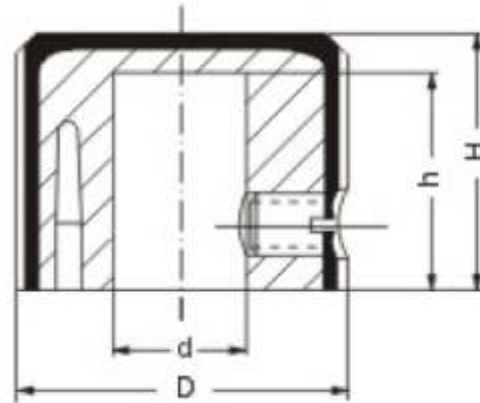

### Description

- Aluminum cap with ABS plastic insert
- With set screw

PART NO.	D	d	H	h
42013	14	4	11,2	7,5

ISS	ECN	SIGN	DATE	ISS	ECN	SIGN	DATE

NOTICE  
ALL RIGHTS RESERVED.  
UNAUTHORISED USE,  
DISCLOSURE OR  
REPRODUCTION IN  
WHOLE OR IN PART IS  
STRICTLY PROHIBITED.

© 2006

**Durban Road, Bognor Regis**  
**West Sussex, UK, PO22 9QT**  
Tel: +44 (0) 1243 860626  
Fax: +44 (0) 1243 866626  
email: sales@westside-supplies.co.uk  
Web: www.westside-supplies.co.uk

STANDARD TOLERANCES  
NO PLACE DEC. ±0.5  
1 PLACE DEC. ±0.2  
2 PLACE DEC. ±0.1  
ANGULAR ±0.5°  
UNLESS STATED OTHERWISE  
SCALE: NTS

MATERIAL

FINISH

DRAWN	DATE	SIGN	DATE
RM	13/12/06		

TITLE **Machined Knobs**

DRAWING No  
42013

A4