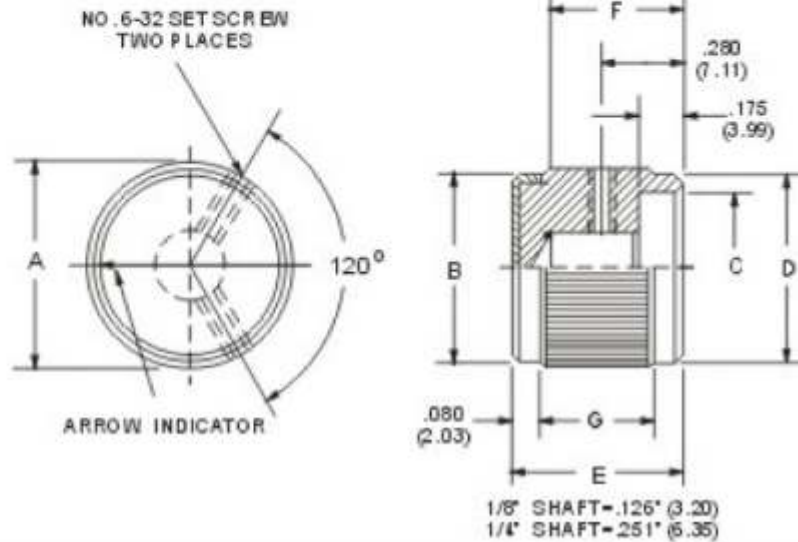

### Description

- Material: Aluminum shell with plastic insert
- Finish: Anodized color by request
- With two No. 6-32 set screws
- Straight knurl with arrow head indicator
- Solid aluminum knob is available

PART NO.	COLOR	A	B	C	D	E	F	G
42005-1	NATURAL	12.7	11.4	9.65	11.4	16.0	13.0	11.7
42005-2	BLACK	12.7	11.4	9.65	11.4	16.0	13.0	11.7
42005-3	NATURAL	19.0	17.3	15.0	17.8	16.0	13.0	11.7
42005-4	BLACK	19.0	17.3	15.0	17.8	16.0	13.0	11.7

STANDARD TOLERANCES  
NO PLACE DEC. ±0.5  
1 PLACE DEC. ±0.2  
2 PLACE DEC. ±0.1  
ANGULAR ±0.5°  
UNLESS STATED OTHERWISE  
SCALE: NTS

MATERIAL

FINISH

DRAWN	DATE	SIGN	DATE
RM	13/12/06		

TITLE Machined Knobs