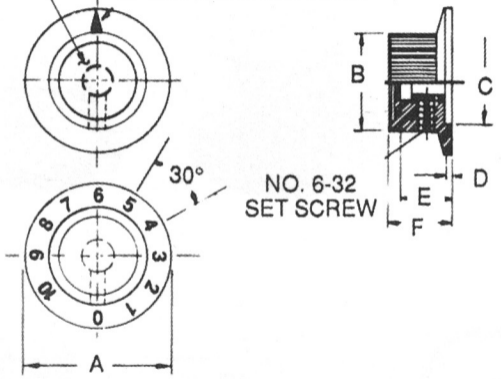

BLACK ARROW INDICATOR

SPUN ALUMINUM INLAY

Description

- **MATERIAL: BLACK PHENOLIC**
- **WITH SPUN ALUMINUM TOP INLAY AND STRAIGHT KNURL WITH PHENOLIC EDGE SHOWING ON ALUMINUM SKIRT**

MODEL	A	B	C	D	E	F
41018-1	35.3	22.3	19.8	1.01	13.0	15.5
41018-2	35.3	22.3	19.8	1.01	13.0	15.5

41018-1

41018-2