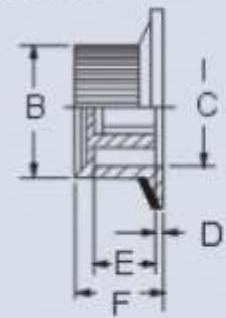

**Description**

- Material: Black phenolic
- Straight knurl with spun aluminum top inlay and skirt

SPUN ALUMINUM INLAY  
BLACK ARROW INDICATOR

41017-1

41017-2

PART NO.	A	B	C	D	E	F
41017-1	36.0	23.1	19.8	1.53	12.4	15.0
41017-2	36.0	23.1	19.8	1.53	12.4	15.0

STANDARD TOLERANCES  
NO PLACE DEC. ±0.5  
1 PLACE DEC. ±0.2  
2 PLACE DEC. ±0.1  
ANGULAR ±0.5°  
UNLESS STATED OTHERWISE  
SCALE: NTS

MATERIAL  
  
FINISH

DRAWN	DATE	SIGN	DATE
RM	11/12/06		
TITLE Tuning Knobs			
DRAWING No 41017			A4