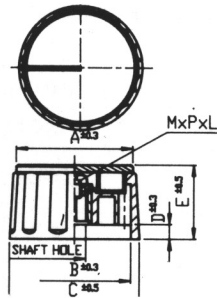

## Description

- MATERIAL: GLOSS ABS
- TWO PARTS ASSEMBLED, TOP COLOR AT OPTION
- KNOBS HAVE INDICATOR LINE ON TOP AND SIDE
- SET SCREW ON SIDE

PARK NO.	A	B	C	D	E
41015-1	33	30	36.5	4	20.5
41015-2	25	23	28.5	3.8	19.5
41015-3	18.5	16	21.3	3	18.8
41015-4	12.8	0	15.3	0	18
41015-5	8.1	0	10	0	15