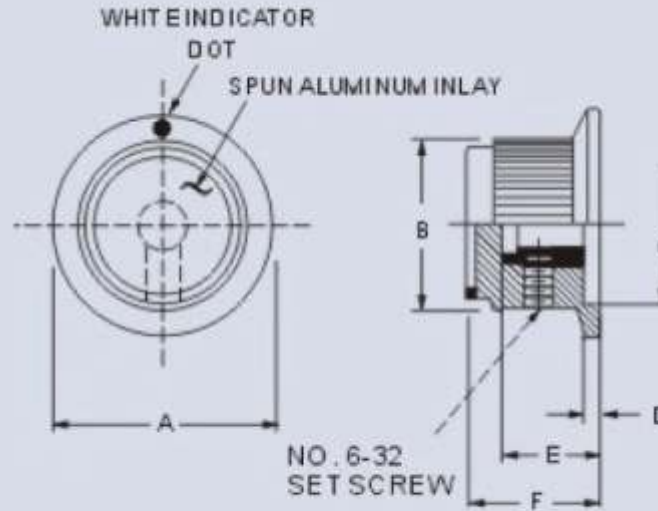

Description

- Material: Phenolic
 - With brass insert
 - With No.6-32 set screw
- Straight knurl with dot indicator on skirt

PART NO.	A	B	C	D	E	F
41006-1	19.0	14.5	14.7	1.40	11.7	14.0
41006-2	25.4	18.7	18.0	2.03	12.7	15.0
41006-3	31.7	25.1	22.1	2.30	11.7	15.0

STANDARD TOLERANCES
NO PLACE DEC. ±0.5
1 PLACE DEC. ±0.2
2 PLACE DEC. ±0.1
ANGULAR ±0.5°
UNLESS STATED OTHERWISE
SCALE: NTS

MATERIAL

FINISH

DRAWN	DATE	SIGN	DATE
RM	11/12/06		

TITLE Tuning Knobs

DRAWING No
41006