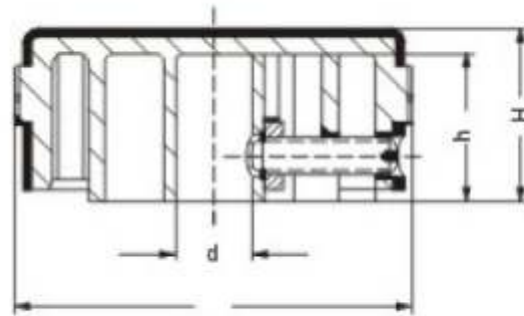

Description

- Material: ABS plastic insert
- Spun aluminum cap and ring assembly
- With lateral screw fixing

PART NO.	D	d	H	h
41005-1	16	4	15	13
41005-2	16	6	15	13
41005-3	22,2	6	13,5	12
41005-4	22,2	6	17,5	16,4
41005-5	32	6	14	12

STANDARD TOLERANCES
NO PLACE DEC. ±0.5
1 PLACE DEC. ±0.2
2 PLACE DEC. ±0.1
ANGULAR ±0.5°
UNLESS STATED OTHERWISE
SCALE: NTS

MATERIAL	
FINISH	

DRAWN	DATE	SIGN	DATE
RM	11/12/06		
TITLE Tuning Knobs			
DRAWING No 41005			A4