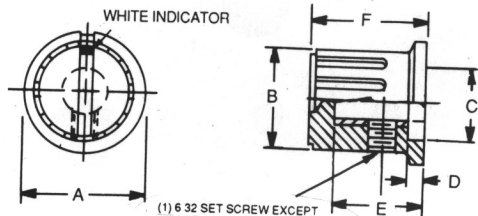

## Description

- PHENOLIC
- WITH BRASS INSERT
- WITH SET SCREW
- RIBBED BODY, MATTE FINISH WITH WHITE SQUARE INDICATOR ON TOP

PART NO.	A	B	C	D	E	F
41004-1	15.0	11.9	9.4	2.03	11.4	14.0
41004-2	19.5	15.7	11.9	2.54	13.0	15.2
41004-3	25.3	20.4	14.4	5.43	18.6	20.9
41004-4	35.3	29.4	23.9	2.39	15.6	18.8

(1) 6 32 SET SCREW EXCEPT  
41004-1 (1) 4-40 AND  
41004-4 (2) 6-32