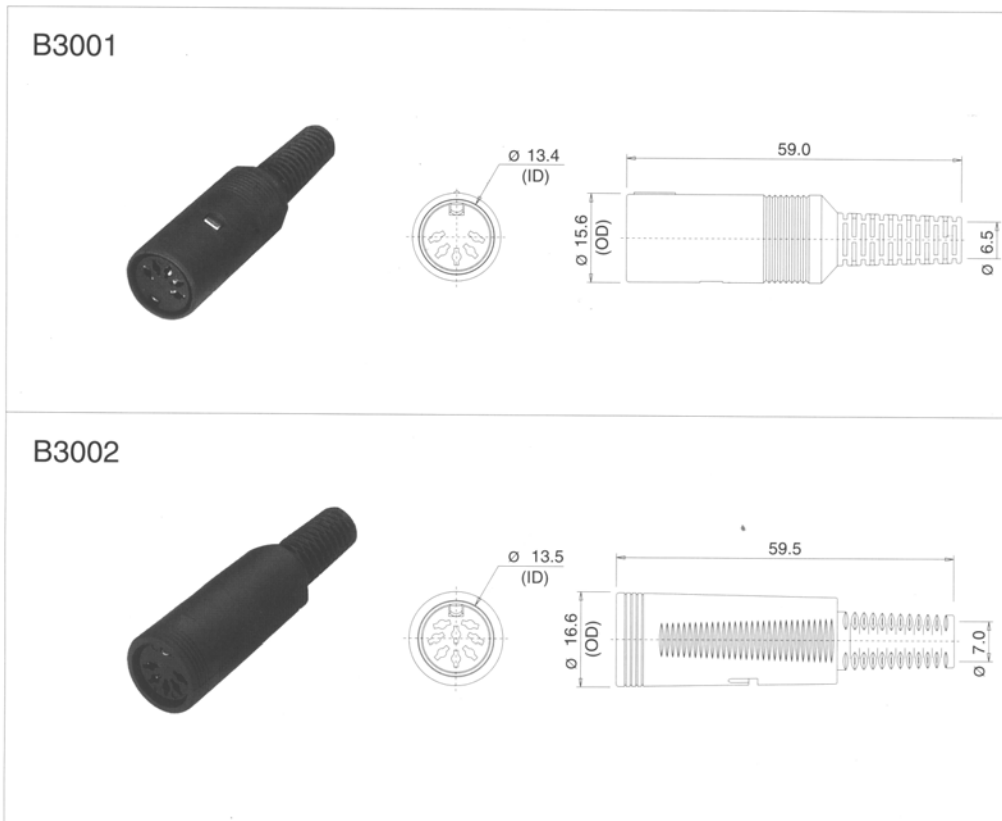

Applicable Part Number(s):	B3001 B3002
Category:	DIN
Document Name:	TDSDIN013

** Combinations with plugs **

Can be combined with the B2004,B3004,B9001,B9002,B9003,B9005,B9099,..ex

Please refer to page

ARRANGEMENT OF CONTACTS									
PARTS	3P	4P	5P			6P	7P	8P	
ANGLE	180fl	216fl	180fl	240fl	360fl	240fl	270fl	270fl	262fl
POSITION OF VIEWS									
B3001	B3001-3P	B3001-4P	B3001-5P	B3001-5A	B3001-5B	B3001-6P	B3001-7P	B3001-8P	B3001-8A
B3002	B3002-3P	B3002-4P	B3002-5P	B3002-5A	B3002-5B	B3002-6P	B3002-7P	B3002-8P	B3002-8A