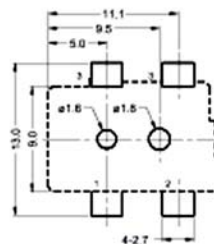

Applicable Part Number(s):	AJ210B-ASMT AJ210B-BSMT AJ210B-CSMT
Category:	DC
Document Name:	TDSDC002

AJ210B-ASMT

PADs LAYOUT
<TOP VIEW>

AJ210B-BSMT

PADs LAYOUT
<TOP VIEW>

AJ210B-CSMT

PADs LAYOUT
<TOP VIEW>

For Westside Supplies Limited