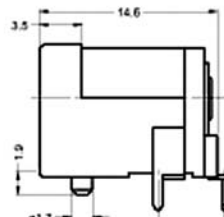

Applicable Part Number(s):	AJ210B-ASMT AJ210B-BSMT AJ210B-CSMT
Category:	DC
Document Name:	TDSDC002

AJ210B-ASMT

PADs LAYOUT
<TOP VIEW>

AJ210B-BSMT

PADs LAYOUT
<TOP VIEW>

AJ210B-CSMT

PADs LAYOUT
<TOP VIEW>

For Westside Supplies Limited