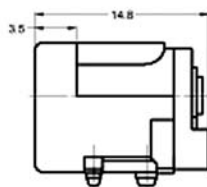

Applicable Part Number(s):	AJ210B-ASMT AJ210B-BSMT AJ210B-CSMT
Category:	DC
Document Name:	TDSDC002

AJ210B-ASMT

PADs LAYOUT
<TOP VIEW>

AJ210B-BSMT

PADs LAYOUT
<TOP VIEW>

AJ210B-CSMT

PADs LAYOUT
<TOP VIEW>

For Westside Supplies Limited