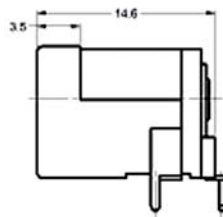

Applicable Part Number(s):	AJ210B-ASMT AJ210B-BSMT AJ210B-CSMT
Category:	DC
Document Name:	TDSDC002

AJ210B-ASMT

PADs LAYOUT
<TOP VIEW>

AJ210B-BSMT

PADs LAYOUT
<TOP VIEW>

AJ210B-CSMT

PADs LAYOUT
<TOP VIEW>

For Westside Supplies Limited