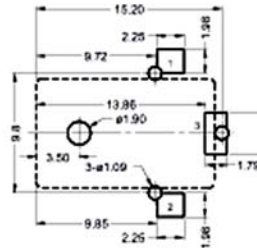

Applicable Part Number(s):	AJ210B-ASMT AJ210B-BSMT AJ210B-CSMT
Category:	DC
Document Name:	TDSDC002

AJ210B-ASMT

PADs LAYOUT
<TOP VIEW>

AJ210B-BSMT

PADs LAYOUT
<TOP VIEW>

AJ210B-CSMT

PADs LAYOUT
<TOP VIEW>

For Westside Supplies Limited