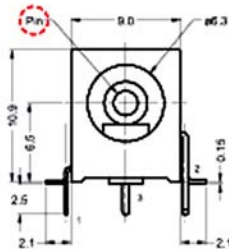

Applicable Part Number(s):	AJ210B-ASMT AJ210B-BSMT AJ210B-CSMT
Category:	DC
Document Name:	TDSDC002

AJ210B-ASMT

PADs LAYOUT
<TOP VIEW>

AJ210B-BSMT

PADs LAYOUT
<TOP VIEW>

AJ210B-CSMT

PADs LAYOUT
<TOP VIEW>

For Westside Supplies Limited