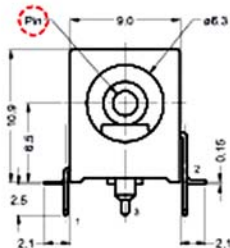

Applicable Part Number(s):	AJ210B-ASMT AJ210B-BSMT AJ210B-CSMT
Category:	DC
Document Name:	TDSDC002

AJ210B-ASMT

PADs LAYOUT
<TOP VIEW>

AJ210B-BSMT

PADs LAYOUT
<TOP VIEW>

AJ210B-CSMT

PADs LAYOUT
<TOP VIEW>

For Westside Supplies Limited