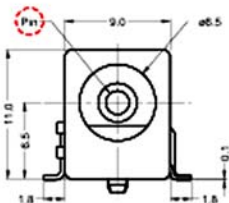

Applicable Part Number(s):	AJ210B-ASMT AJ210B-BSMT AJ210B-CSMT
Category:	DC
Document Name:	TDSDC002

AJ210B-ASMT

PADs LAYOUT
<TOP VIEW>

AJ210B-BSMT

PADs LAYOUT
<TOP VIEW>

AJ210B-CSMT

PADs LAYOUT
<TOP VIEW>

For Westside Supplies Limited